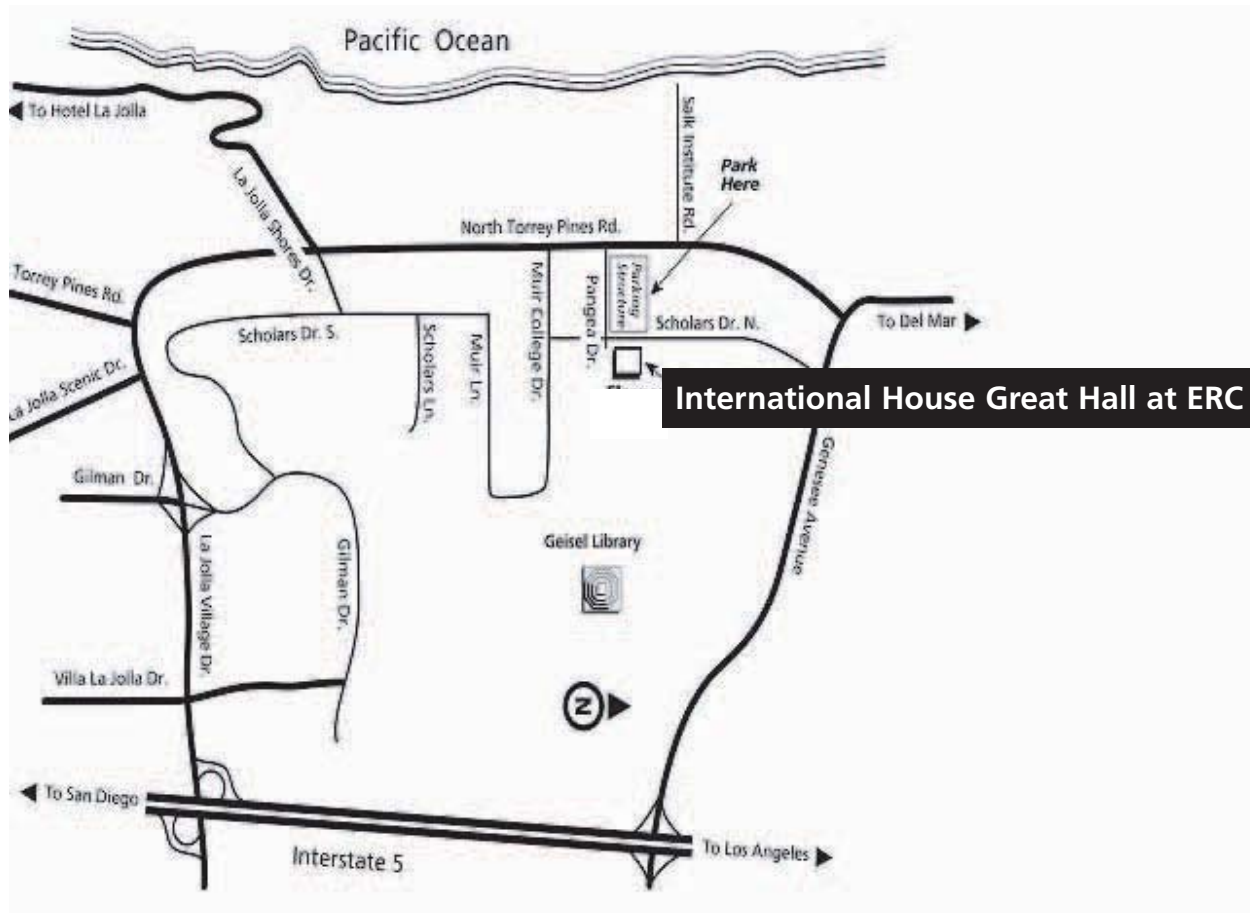

# Directions to the ERC International House Great Hall

## From Interstate 5:

- Exit Genesee Avenue and head west
- Turn left on North Torrey Pines Road (3rd traffic light)
- Make the second left on Pangea Drive
- Make a left on North Scholars
- Turn left into Pangea Parking Structure. A, B, and S Permit spaces are available. Coin operated meters are located on the top floor.
- The Great Hall can be seen just east of the parking structure across North Scholars Drive. It is the building with the large glass windows.